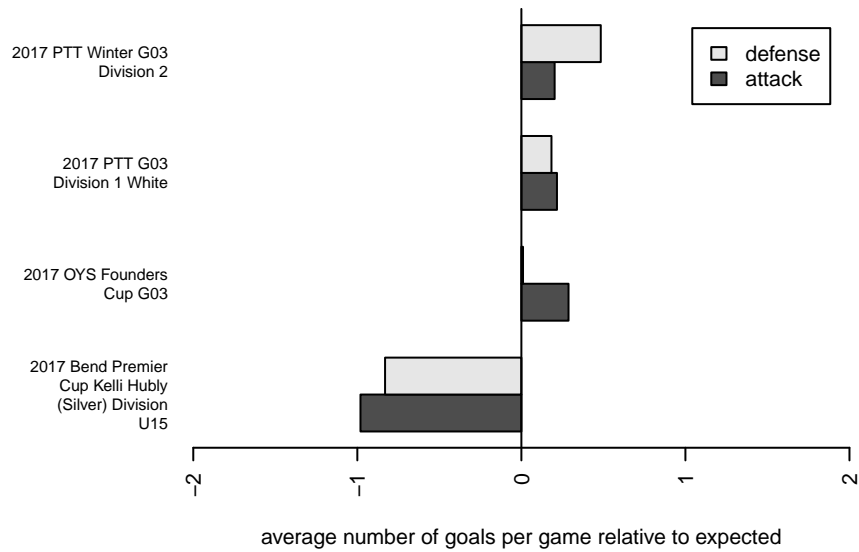

Venues played:
 2017 Bend Premier Cup Kelli Hubly (Silver) Div
 2017 PTT G03 Division 1 White
 2017 OYS Founders Cup G03
 2017 PTT Winter G03 Division 2

FSC Roses White G03
 Dots are actual minus expected GF (blue circles) and GA (red triangles).
 Blue line is smoothed change in attack strength. Red is smoothed change in defense strength.

**attack and defense variance (black dot)
relative to other teams
and top 10 in region**

**attack and defense rating
relative to others at age
and all opponents in last 13 months**

Performance relative to 13 month average