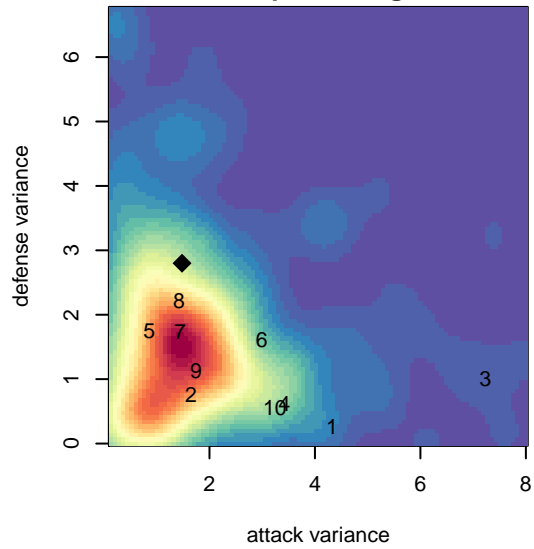

FSC Roses White G03

, OR
 G03 total strength=1126
 attack=5.9 defense=1.62
 fall league = PTT G03 Div 1 White
 spr league = PTT Win G03 Div 2

alt names used:
 FOOTHILLS FSC ROSES 03G (OR)
 FSC 03G Roses White
 FSC 03G Roses White
 FSC 03G Roses White

Venues played:
 2017 Bend Premier Cup Kelli Hubly (Silver) Div
 2017 PTT G03 Division 1 White
 2017 OYS Founders Cup G03
 2017 PTT Winter G03 Division 2

FSC Roses White G03
 Dots are actual minus expected GF (blue circles) and GA (red triangles).
 Blue line is smoothed change in attack strength. Red is smoothed change in defense strength.

**attack and defense variance (black dot)
relative to other teams
and top 10 in region**

**attack and defense rating
relative to others at age
and all opponents in last 13 months**

Performance relative to 13 month average