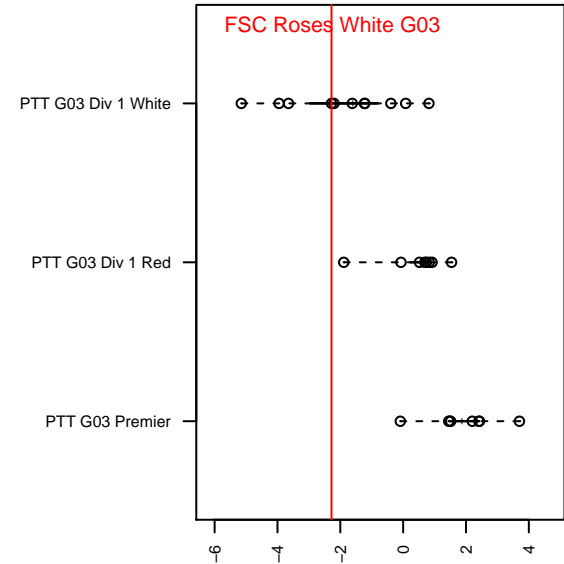

FSC Roses White G03

, OR
 G03 total strength=1126
 attack=5.9 defense=1.62
 fall league = PTT G03 Div 1 White
 spr league = PTT Win G03 Div 2

alt names used:
 FOOTHILLS FSC ROSES 03G (OR)
 FSC 03G Roses White
 FSC 03G Roses White
 FSC 03G Roses White

Venues played:
 2017 Bend Premier Cup Kelli Hubly (Silver) Div
 2017 PTT G03 Division 1 White
 2017 OYS Founders Cup G03
 2017 PTT Winter G03 Division 2

FSC Roses White G03
 Dots are actual minus expected GF (blue circles) and GA (red triangles).
 Blue line is smoothed change in attack strength. Red is smoothed change in defense strength.

**attack and defense variance (black dot)
relative to other teams
and top 10 in region**

**attack and defense rating
relative to others at age
and all opponents in last 13 months**

Performance relative to 13 month average