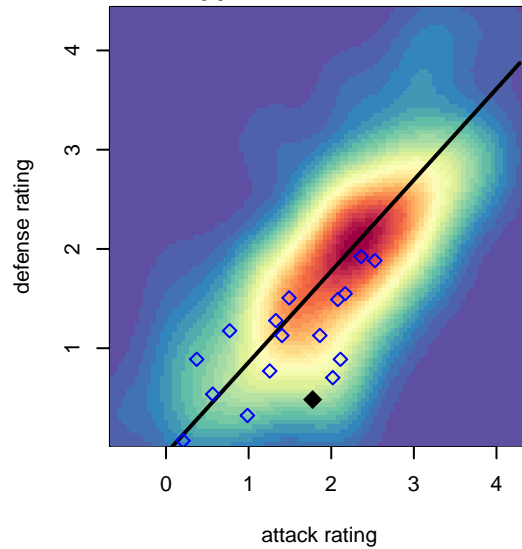

FSC Roses White G03

, OR
 G03 total strength=1126
 attack=5.9 defense=1.62
 fall league = PTT G03 Div 1 White
 spr league = PTT Win G03 Div 2

alt names used:
 FOOTHILLS FSC ROSES 03G (OR)
 FSC 03G Roses White
 FSC 03G Roses White
 FSC 03G Roses White

Venues played:
 2017 Bend Premier Cup Kelli Hubly (Silver) Div
 2017 PTT G03 Division 1 White
 2017 OYS Founders Cup G03
 2017 PTT Winter G03 Division 2

FSC Roses White G03
 Dots are actual minus expected GF (blue circles) and GA (red triangles).
 Blue line is smoothed change in attack strength. Red is smoothed change in defense strength.

**attack and defense variance (black dot)
relative to other teams
and top 10 in region**

**attack and defense rating
relative to others at age
and all opponents in last 13 months**

Performance relative to 13 month average